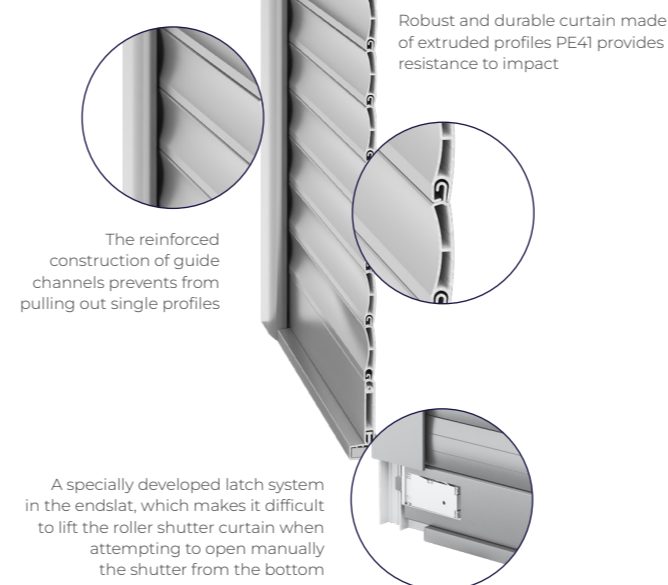

ALUPROF ANTI-BURGLARY ROLLER
SHUTTER SYSTEMS

SAFETY Premium

Anti-burglary roller shutter system Aluprof Safety Premium is a highly technically advanced product, which thanks to the design of innovative structural elements has successfully passed specialized tests and was the first system in Poland to receive the RC3 class of burglary resistance. Effective protection is guaranteed here by, among others, reinforced construction of guide channels, which does not allow for bending and pulling out the roller shutter profiles and special reinforcement in the endslat, ensuring high rigidity and stability of the curtain. In addition, adequately strong and durable construction of roller shutter curtain made of extruded aluminium profiles prevents any damage during impact. In addition, the latch system in the lower part of the roller shutter prevents the closed roller shutter from being lifted, which guarantees effective protection of the house.

SAFETY Plus

Aluprof Safety Plus anti-burglary roller shutter system is a proposal addressed to investors for whom security issues are of vital importance and are looking for a certified solution at an affordable price. The main advantage of the product is a specially developed latch system in the endslat, which makes it difficult to lift the roller shutter curtain when attempting to open manually the shutter from the bottom and enter into the property. Thanks to the reinforcement of the guide channels and the bottom endslat, it is also difficult to pull out single roller shutter profiles and thus dismantle the curtain. Its robust and durable construction, made of extruded profiles PE41 provides increased resistance to impact. The proposed solution has been successfully tested in a research institute and has been certified in the RC2 burglary resistance class.