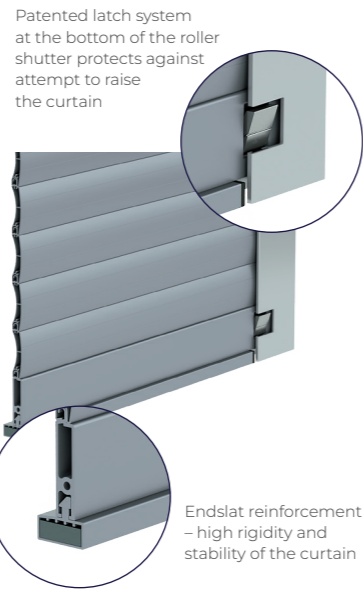

ALUPROF ANTI-BURGLARY ROLLER
SHUTTER SYSTEMS

SAFETY Premium

Anti-burglary roller shutter system Aluprof Safety Premium is a highly technically advanced product, which thanks to the design of innovative structural elements has successfully passed specialized tests and was the first system in Poland to receive the RC3 class of burglary resistance. Effective protection is guaranteed here by, among others, reinforced construction of guide channels, which does not allow for bending and pulling out the roller shutter profiles and special reinforcement in the endslat, ensuring high rigidity and stability of the curtain. In addition, adequately strong and durable construction of roller shutter curtain made of extruded aluminium profiles prevents any damage during impact. In addition, the latch system in the lower part of the roller shutter prevents the closed roller shutter from being lifted, which guarantees effective protection of the house.